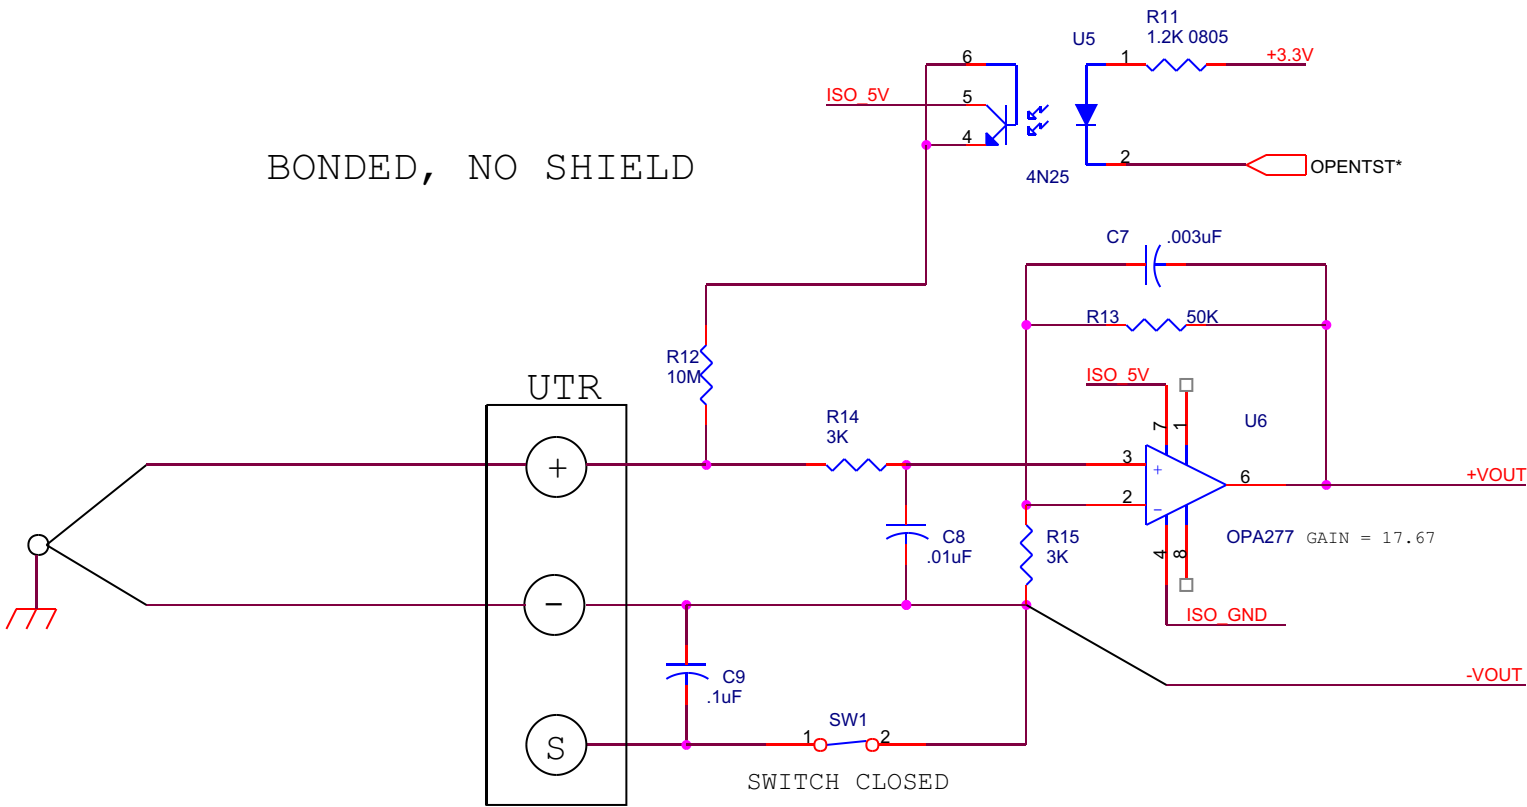

SHIELD CONNECTED AT DTS

SWITCH CLOSED

CONNECTION MADE WITH JUMPER ON UTR.

SHIELD CONNECTED AT SOURCE

BONDED, NO SHIELD

UNBONDED, NO SHIELD

CONNECTION MADE WITH JUMPER ON UTR.

# UNTERMINATED PROBE

CONNECTION MADE  
WITH JUMPER ON  
UTR.