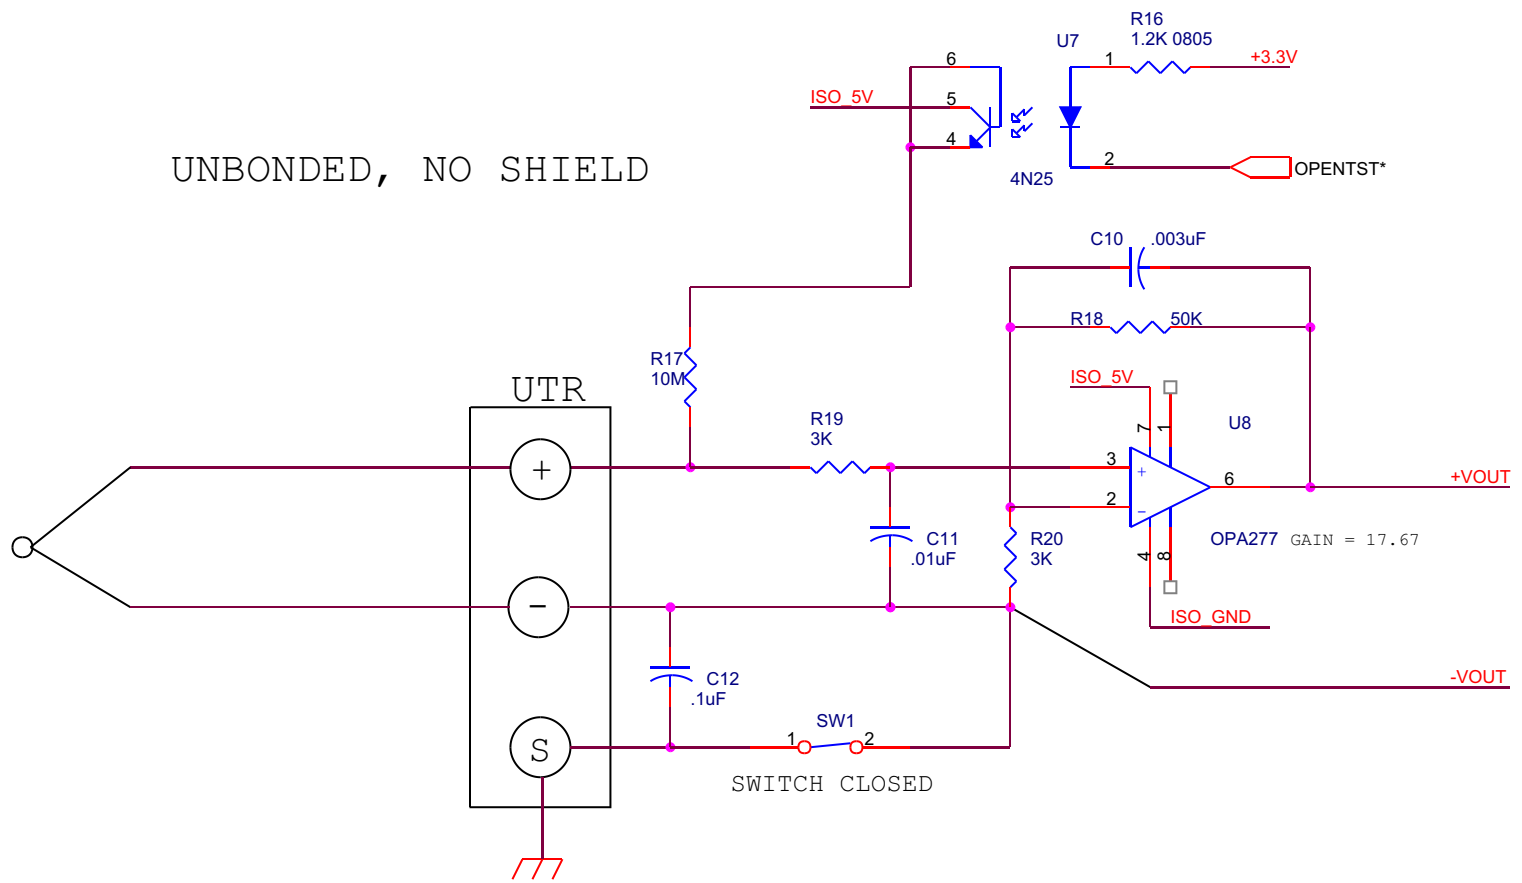

SHIELD CONNECTED AT DTS

SWITCH CLOSED

CONNECTION MADE WITH JUMPER ON UTR.

SHIELD CONNECTED AT SOURCE

BONDED, NO SHIELD

UNBONDED, NO SHIELD

CONNECTION MADE WITH JUMPER ON UTR.

# UNTERMINATED PROBE

CONNECTION MADE  
WITH JUMPER ON  
UTR.