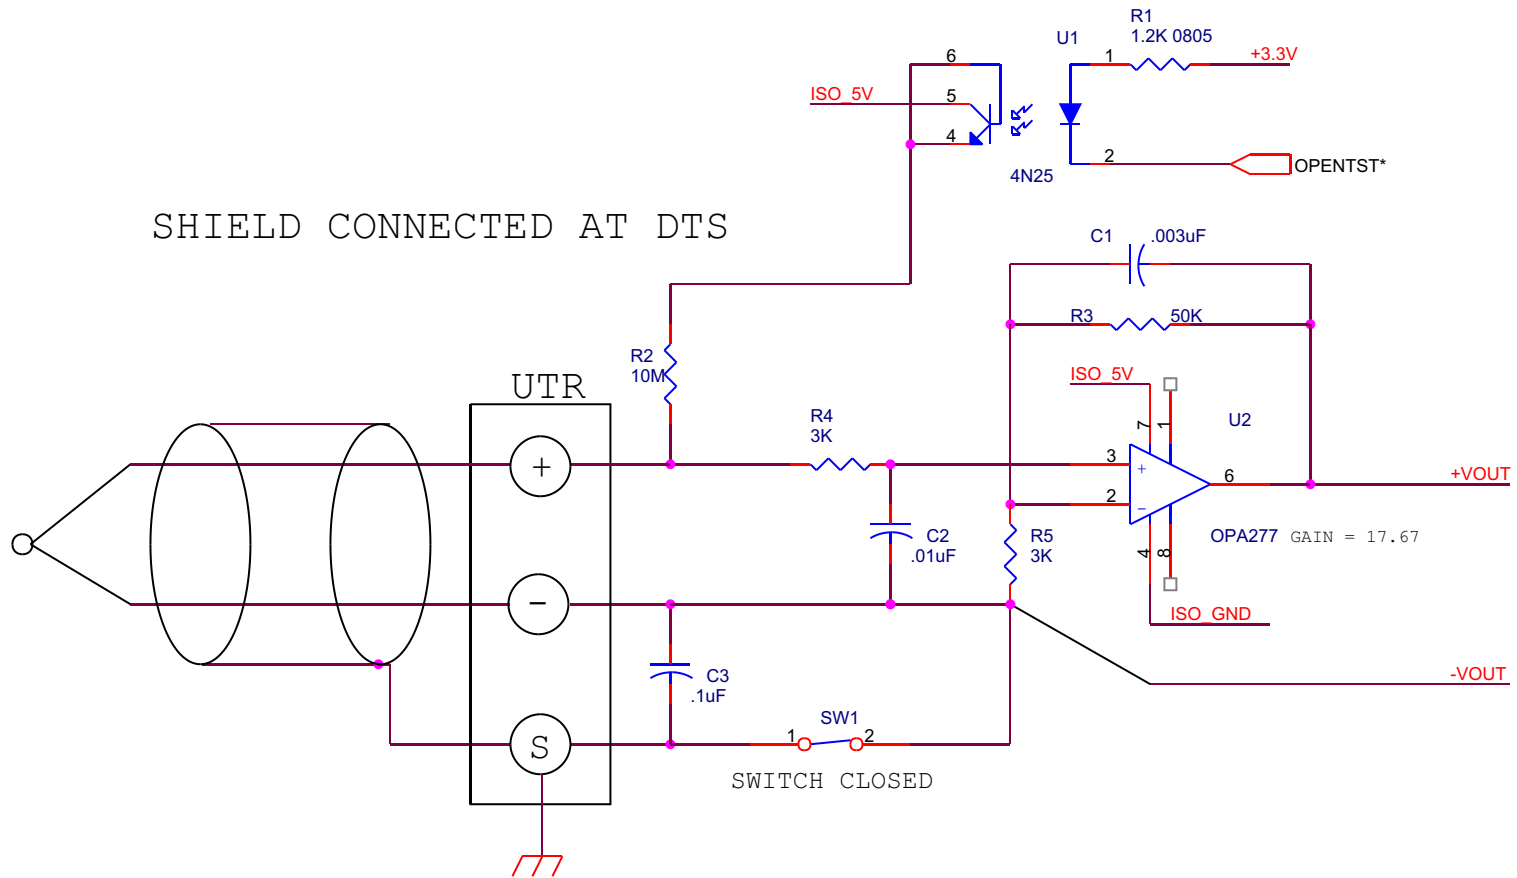

SHIELD CONNECTED AT DTS

SWITCH CLOSED

CONNECTION MADE WITH JUMPER ON UTR.

SHIELD CONNECTED AT SOURCE

BONDED, NO SHIELD

UNBONDED, NO SHIELD

CONNECTION MADE WITH JUMPER ON UTR.

# UNTERMINATED PROBE

CONNECTION MADE  
WITH JUMPER ON  
UTR.