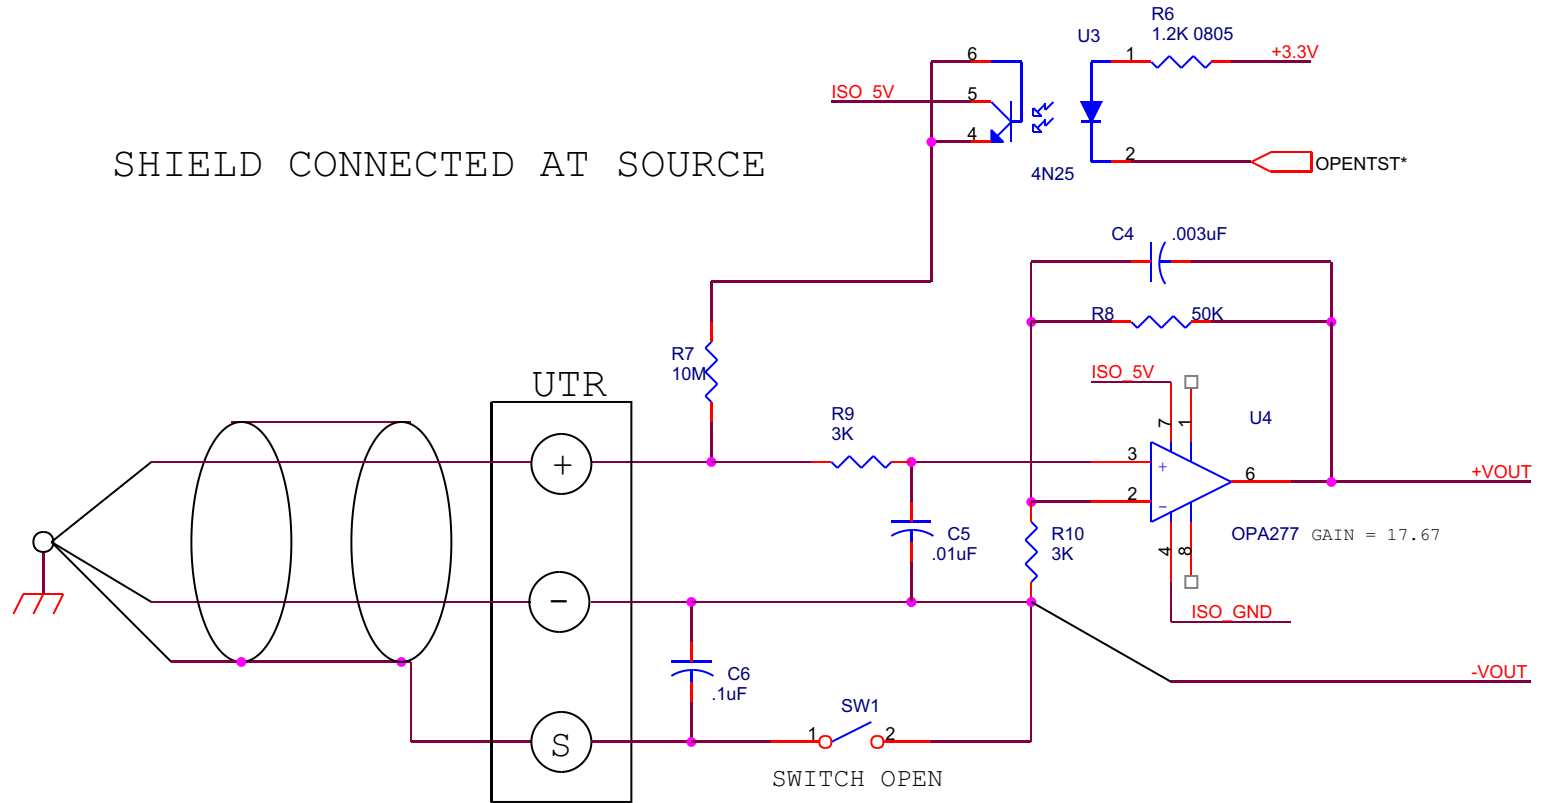

SHIELD CONNECTED AT DTS

SWITCH CLOSED

CONNECTION MADE WITH JUMPER ON UTR.

SHIELD CONNECTED AT SOURCE

BONDED, NO SHIELD

UNBONDED, NO SHIELD

CONNECTION MADE WITH JUMPER ON UTR.

# UNTERMINATED PROBE

CONNECTION MADE  
WITH JUMPER ON  
UTR.