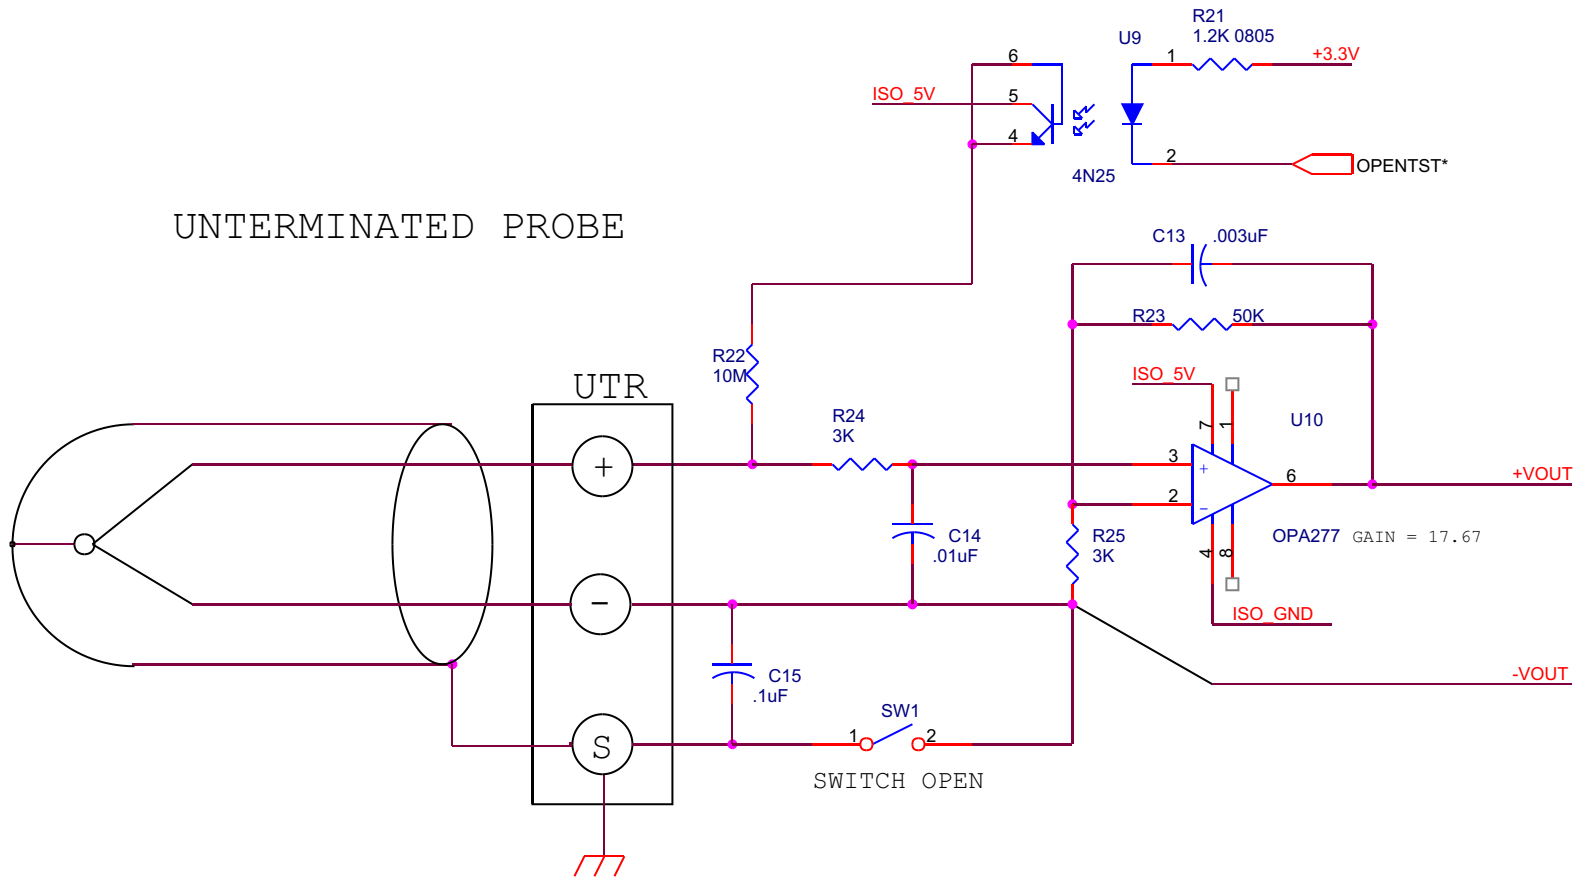

SHIELD CONNECTED AT DTS

SWITCH CLOSED

CONNECTION MADE WITH JUMPER ON UTR.

SHIELD CONNECTED AT SOURCE

BONDED, NO SHIELD

UNBONDED, NO SHIELD

CONNECTION MADE WITH JUMPER ON UTR.

# UNTERMINATED PROBE

CONNECTION MADE  
WITH JUMPER ON  
UTR.